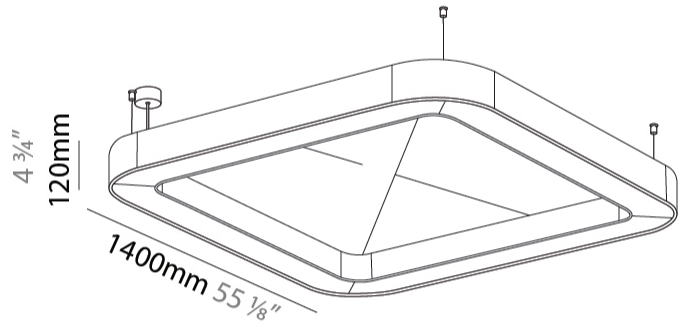

GENERAL

Series: Quantum Acoustic
Partner: Prolicht
Division: Architectural
Installation: Suspension
Product Type: Acoustic
Mounting Location: Ceiling
Light Distribution: Direct

PHYSICAL

Shape: Round
Length (mm): 1400
Length (in): 55 1/8
Width (mm): 1400
Width (in): 55 1/8
Height (mm): 120
Height (in): 4 3/4
Diffuser: PMMA - Opal / Micro-Prism
Fixture Finish: SSR / BKV / CWI / CRY / HAB / UFT / ITA / RUA / FTG / MYG / LOD / PUS / FRO / FUP / KIA / POP / BLS / SPG / MEY / GOH / CHC / COM / ABZ / JAG / OBR / MOS / ROR
Acoustic Finish: SFW / CYW / SEE / SYN / MTS / PMB / TTN / CYB / STO / DPE / BES / SHB / ARE / ANE / VRD / CRF
Fixture Material: Aluminum
Primary Material: Acoustic
Cable Details: 2000mm / 78 3/4" or 6000mm / 236 1/4" Transparent Cable

ELECTRICAL

Lamp Type: LED (Zhaga Standard)
Input Wattage (W): 78.3
Total Output Wattage (W): 71.2
Dimming: Tri-Mode (Non-Dimming and Phase Dimming (120Vac only) and 0-10V Dimming)
Driver Included: Yes
Driver Location: Integrated
Driver Class: Class 2
Input Voltage (V): 120

LED

Color Temperature (°K): 2700 / 3000 / 3500 / 4000
Max. Delivered Lumen (lm): 6639 / 6871 / 8068 / 6985
Nominal Lumen (lm): 10213 / 6871 / 12412 / 10747
CRI: >90 CRI
Lamp Life (hrs): 50000

OPTICAL

RATINGS AND CERTIFICATIONS

Certified By: CSA Certified to UL and CSA Standards
IP rating: IP20