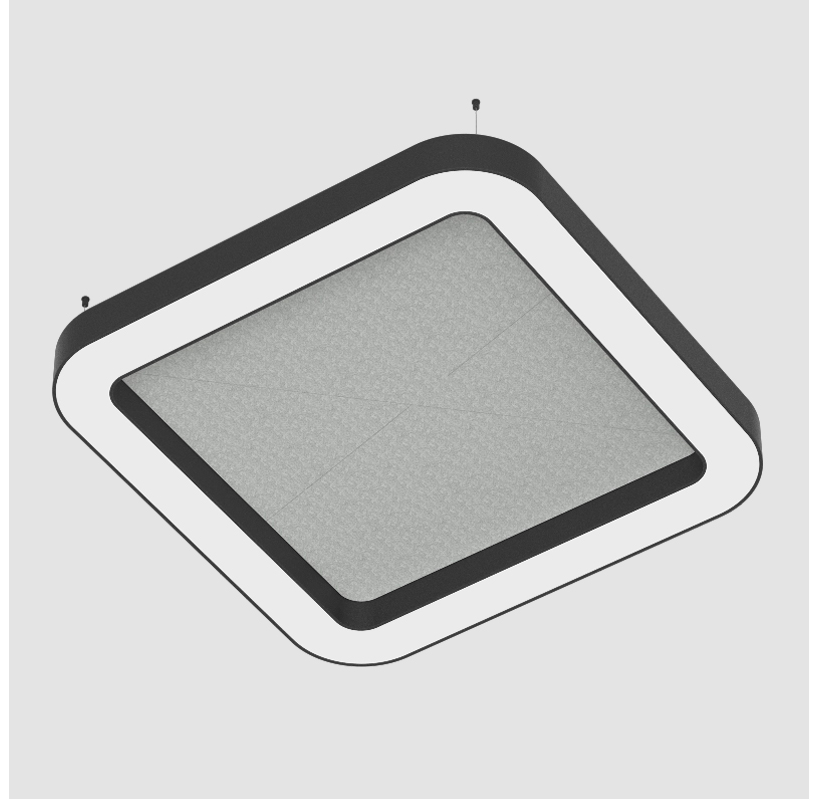

GENERAL

Series: Quantum Acoustic
Partner: Prolicht
Division: Architectural
Installation: Suspension
Product Type: Acoustic
Mounting Location: Ceiling
Light Distribution: Direct

PHYSICAL

Shape: Round
Length (mm): 1400
Length (in): 55 1/8
Width (mm): 1400
Width (in): 55 1/8
Height (mm): 120
Height (in): 4 3/4
Diffuser: PMMA - Opal / Micro-Prism
Fixture Finish: SSR / BKV / CWI / CRY / HAB / UFT / ITA / RUA / FTG / MYG / LOD / PUS / FRO / FUP / KIA / POP / BLS / SPG / MEY / GOH / CHC / COM / ABZ / JAG / OBR / MOS / ROR
Acoustic Finish: SFW / CYW / SEE / SYN / MTS / PMB / TTN / CYB / STO / DPE / BES / SHB / ARE / ANE / VRD / CRF
Fixture Material: Aluminum
Primary Material: Acoustic
Cable Details: 2000mm / 78 3/4" or 6000mm / 236 1/4" Transparent Cable

ELECTRICAL

Lamp Type: LED (Zhaga Standard)
Input Wattage (W): 78.3
Total Output Wattage (W): 71.2
Dimming: Tri-Mode (Non-Dimming and Phase Dimming (120Vac only) and 0-10V Dimming)
Driver Included: Yes
Driver Location: Integrated
Driver Class: Class 2
Input Voltage (V): 120

LED

Color Temperature (°K): 2700 / 3000 / 3500 / 4000
Max. Delivered Lumen (lm): 6639 / 6871 / 8068 / 6985
Nominal Lumen (lm): 10213 / 6871 / 12412 / 10747
CRI: >90 CRI
Lamp Life (hrs): 50000

OPTICAL

RATINGS AND CERTIFICATIONS

Certified By: CSA Certified to UL and CSA Standards
IP rating: IP20